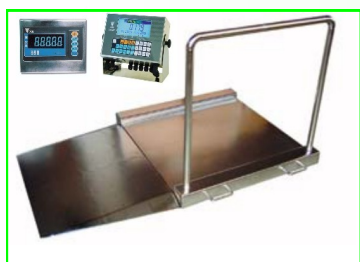

VÅG FÖR PALLGODS

5 g – 2 000 Kg

U-scale - Model LWC-USE in steel. Robust, portable, accurate - easy and efficient method to weigh all goods on EU-pallets. Add a top cover to get a platform scale.

Basic weighing indicator with many functions.

500 – 3 500 Kg

U-scale - Model LW-USE in steel. Robust, portable, accurate - easy and efficient method to weigh all goods on EU-pallets. Add a top cover to get a platform scale.

Variations from basic weighing/counting scales to systems with many options like printers, scanners, control units etc.

300 – 3 000 Kg

U-scale - Model LW-USR in stainless steel, IP-68. The scale with high quality stainless steel and electro polished surface treatment - easy, hygienic, efficient and problem free way to weigh in demanding environments.

Add a top cover to get a platform scale in stainless steel. Variations from basic weighing/counting scales to systems with many options like printers, scanners, control units etc.

300 – 1 300 Kg

Drive Through-scale - Model LW-GSR in stainless steel with IP-68 protection. Low profile = no pit needed, the scale with high quality stainless steel and electro polished surface treatment. Ideal in demanding environment, hygienic and easy to clean.