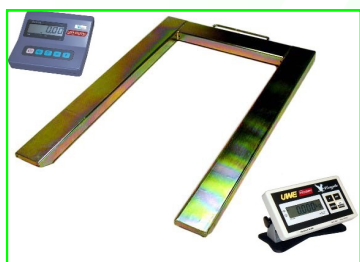

VÅG FÖR PALLGODS

5 g – 2 000 Kg

U-scale - Model LWC-USE in steel. Robust, portable, accurate - easy and efficient method to weigh all goods on EU-pallets. Add a top cover to get a platform scale.

Basic weighing indicator with many functions.

500 – 3 500 Kg

U-scale - Model LW-USE in steel. Robust, portable, accurate - easy and efficient method to weigh all goods on EU-pallets. Add a top cover to get a platform scale.

Variations from basic weighing/counting scales to systems with many options like printers, scanners, control units etc.

300 – 3 000 Kg

U-scale - Model LW-USR in stainless steel, IP-68. The scale with high quality stainless steel and electro polished surface treatment - easy, hygienic, efficient and problem free way to weigh in demanding environments.

Add a top cover to get a platform scale in stainless steel. Variations from basic weighing/counting scales to systems with many options like printers, scanners, control units etc.

300 – 1 300 Kg

Drive Through-scale - Model LW-GSR in stainless steel with IP-68 protection. Low profile = no pit needed, the scale with high quality stainless steel and electro polished surface treatment. Ideal in demanding environment, hygienic and easy to clean.