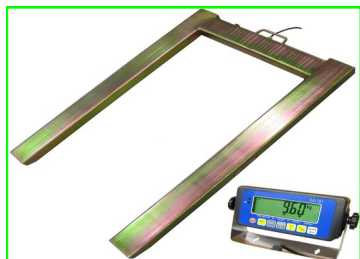

VÅG FÖR PALLGODS

5 g – 2 000 Kg

U-scale - Model LWC-USE in steel. Robust, portable, accurate - easy and efficient method to weigh all goods on EU-pallets. Add a top cover to get a platform scale.

Basic weighing indicator with many functions.

500 – 3 500 Kg

U-scale - Model LW-USE in steel. Robust, portable, accurate - easy and efficient method to weigh all goods on EU-pallets. Add a top cover to get a platform scale.

Variations from basic weighing/counting scales to systems with many options like printers, scanners, control units etc.

300 – 3 000 Kg

U-scale - Model LW-USR in stainless steel, IP-68. The scale with high quality stainless steel and electro polished surface treatment - easy, hygienic, efficient and problem free way to weigh in demanding environments.

Add a top cover to get a platform scale in stainless steel. Variations from basic weighing/counting scales to systems with many options like printers, scanners, control units etc.

300 – 1 300 Kg

Drive Through-scale - Model LW-GSR in stainless steel with IP-68 protection. Low profile = no pit needed, the scale with high quality stainless steel and electro polished surface treatment. Ideal in demanding environment, hygienic and easy to clean.